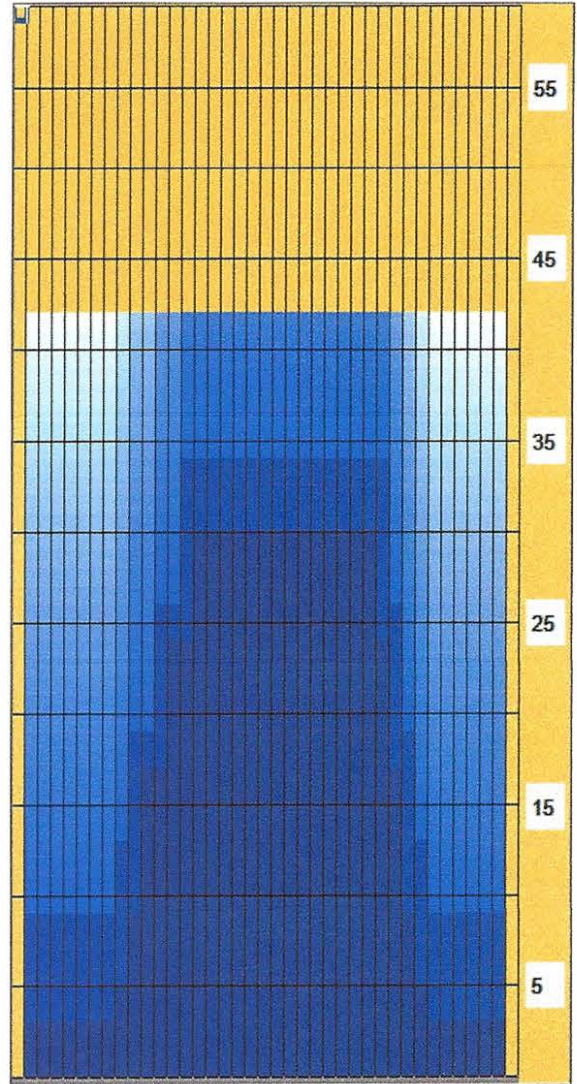

2019 U.S. High School Bowling National Championship

TOURNAMENT PATTERN

Oil Pattern Distance:	42 Feet	Reverse Brush Drop:	35 Feet	Oil Per Board:	50 uL
Forward Oil Total:	15.9 mL	Reverse Oil Total:	12.8 mL	Volume Oil Total:	28.7 mL
Forward Boards Crossed:	318 Boards	Reverse Boards Crossed:	256 Boards	Total Boards Crossed:	574 Boards

	Start	Stop	Loads	Speed	Crossed	Start	End	Feet	T.Oil
1	2L	2R	3	14	111	0.0	3.9	3.9	5550
2	9L	8R	1	14	24	3.9	5.8	1.9	1200
3	10L	9R	2	14	44	5.8	9.7	3.9	2200
4	11L	10R	3	18	60	9.7	17.3	7.6	3000
5	13L	11R	3	18	51	17.3	24.9	7.6	2550
6	15L	12R	2	18	28	24.9	30.0	5.1	1400
7	2L	2R	0	18	0	30.0	34.0	4.0	0
8	2L	2R	0	22	0	34.0	38.0	4.0	0
9	2L	2R	0	30	0	38.0	42.0	4.0	0

Navigation: Forward Reverse More

	Start	Stop	Loads	Speed	Crossed	Start	End	Feet	T.Oil
1	2L	2R	0	30	0	42.0	34.0	-8.0	0
2	14L	11R	3	18	48	34.0	26.4	-7.6	2400
3	12L	10R	3	18	57	26.4	18.8	-7.6	2850
4	10L	9R	3	14	66	18.8	12.9	-5.9	3300
5	9L	8R	2	14	48	12.9	9.0	-3.9	2400
6	2L	2R	1	14	37	9.0	7.1	-1.9	1850
7	2L	2R	0	14	0	7.1	0.0	-7.1	0

Navigation: Forward Reverse More

- Conditioner: Navigate
- TransferType: Transfer Brush
- Forward
- Reverse
- Combined
- Buff