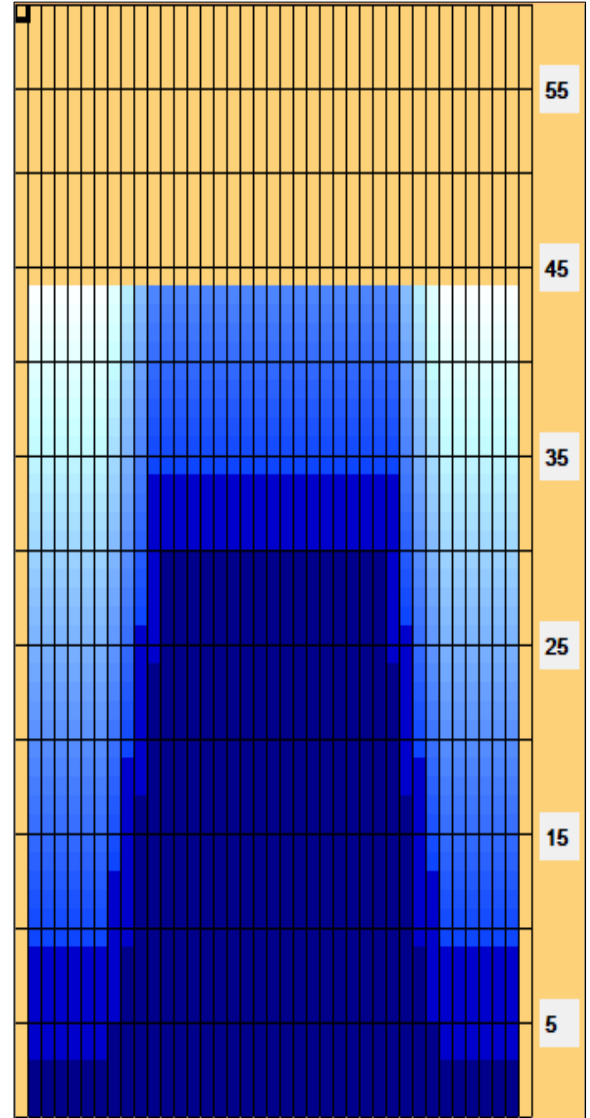

2022 US High School National Championship

Oil Pattern Distance: 44 Feet **Reverse Brush Drop:** 36 Feet **Oil Per Board:** 50 uL
Forward Oil Total: 16.8 mL **Reverse Oil Total:** 13.8 mL **Volume Oil Total:** 30.6 mL
Forward Boards Crossed: 336 Boards **Reverse Boards Crossed:** 276 Boards **Total Boards Crossed:** 612 Boards

Start	Stop	Loads	Speed	Crossed	Start	End	Feet	T.Oil
1	2L 2R	3	14	111	0.0	3.9	3.9	5550
2	8L 8R	1	14	25	3.9	5.8	1.9	1250
3	9L 9R	2	14	46	5.8	9.7	3.9	2300
4	10L 10R	3	18	63	9.7	17.3	7.6	3150
5	11L 11R	3	18	57	17.3	24.9	7.6	2850
6	12L 12R	2	18	34	24.9	30.0	5.1	1700
7	2L 2R	0	18	0	30.0	34.0	4.0	0
8	2L 2R	0	22	0	34.0	38.0	4.0	0
9	2L 2R	0	30	0	38.0	44.0	6.0	0

Forward Reverse More

Start	Stop	Loads	Speed	Crossed	Start	End	Feet	T.Oil
1	2L 2R	0	30	0	44.0	34.0	-10.0	0
2	11L 11R	3	18	57	34.0	26.4	-7.6	2850
3	10L 10R	3	18	63	26.4	18.8	-7.6	3150
4	9L 9R	3	14	69	18.8	12.9	-5.9	3450
5	8L 8R	2	14	50	12.9	9.0	-3.9	2500
6	2L 2R	1	14	37	9.0	7.1	-1.9	1850
7	2L 2R	0	14	0	7.1	0.0	-7.1	0

Forward Reverse More

Conditioner:
Type In or Select One

TransferType:
Type In or Select One

Forward

Reverse

Combined

Buff

Item	3L-7L:18L-18R	8L-12L:18L-18R	13L-17L:18L-18R	18L-18R:17R-13R	18L-18R:12R-8R	18L-18R:7R-3R
Description	Outside Track:Middle	Middle Track:Middle	Inside Track:Middle	Middle: Inside Track	Middle:Middle Track	Middle:Outside Track
Track Zone Ratio	6.5	1.49	1	1	1.49	6.5