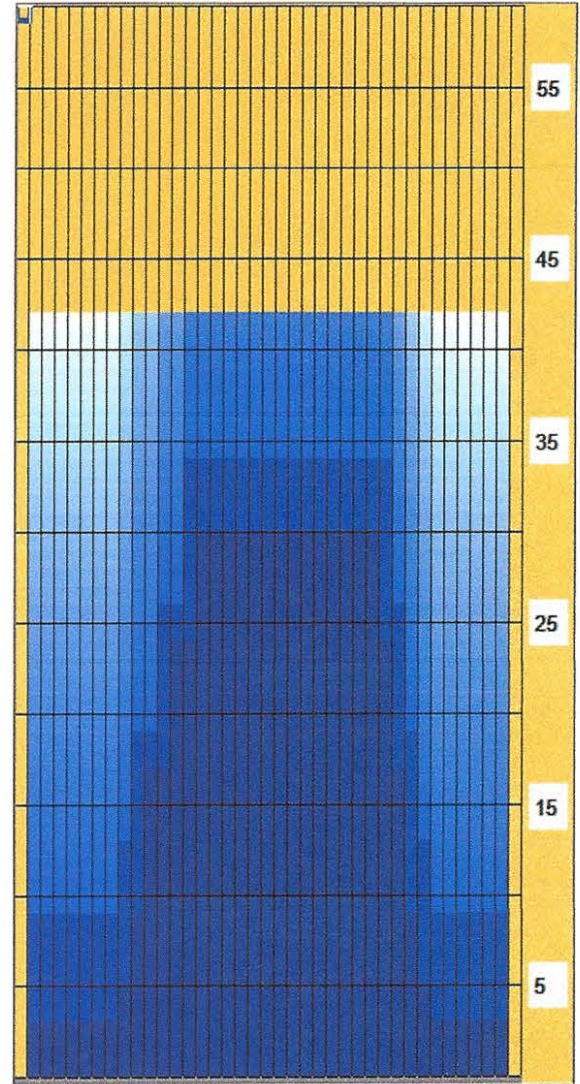

2021 U.S. High School Bowling National Championship TOURNAMENT PATTERN

Oil Pattern Distance: 42 Feet **Reverse Brush Drop:** 35 Feet **Oil Per Board:** 50 uL
Forward Oil Total: 15.9 mL **Reverse Oil Total:** 12.8 mL **Volume Oil Total:** 28.7 mL
Forward Boards Crossed: 318 Boards **Reverse Boards Crossed:** 256 Boards **Total Boards Crossed:** 574 Boards

	Start	Stop	Loads	Speed	Crossed	Start	End	Feet	T.Oil
1	2L	2R	3	14	111	0.0	3.9	3.9	5550
2	9L	8R	1	14	24	3.9	5.8	1.9	1200
3	10L	9R	2	14	44	5.8	9.7	3.9	2200
4	11L	10R	3	18	60	9.7	17.3	7.6	3000
5	13L	11R	3	18	51	17.3	24.9	7.6	2550
6	15L	12R	2	18	28	24.9	30.0	5.1	1400
7	2L	2R	0	18	0	30.0	34.0	4.0	0
8	2L	2R	0	22	0	34.0	38.0	4.0	0
9	2L	2R	0	30	0	38.0	42.0	4.0	0

Navigation: Forward Reverse More

	Start	Stop	Loads	Speed	Crossed	Start	End	Feet	T.Oil
1	2L	2R	0	30	0	42.0	34.0	-8.0	0
2	14L	11R	3	18	48	34.0	26.4	-7.6	2400
3	12L	10R	3	18	57	26.4	18.8	-7.6	2850
4	10L	9R	3	14	66	18.8	12.9	-5.9	3300
5	9L	8R	2	14	48	12.9	9.0	-3.9	2400
6	2L	2R	1	14	37	9.0	7.1	-1.9	1850
7	2L	2R	0	14	0	7.1	0.0	-7.1	0

Navigation: Forward Reverse More

Conditioner:
 Navigate

 TransferType:
 Transfer Brush

 Forward
 Reverse
 Combined
 Buff

Item	3L-7L:18L-18R	8L-12L:18L-18R	13L-17L:18L-18R	18L-18R:17R-13R	18L-18R:12R-8R	18L-18R:7R-3R
Description	Outside Track:Middle	Middle Track:Middle	Inside Track:Middle	Middle: Inside Track	Middle:Middle Track	Middle:Outside Track
Track Zone Ratio	6.5	2.32	1.06	1	1.49	6.5