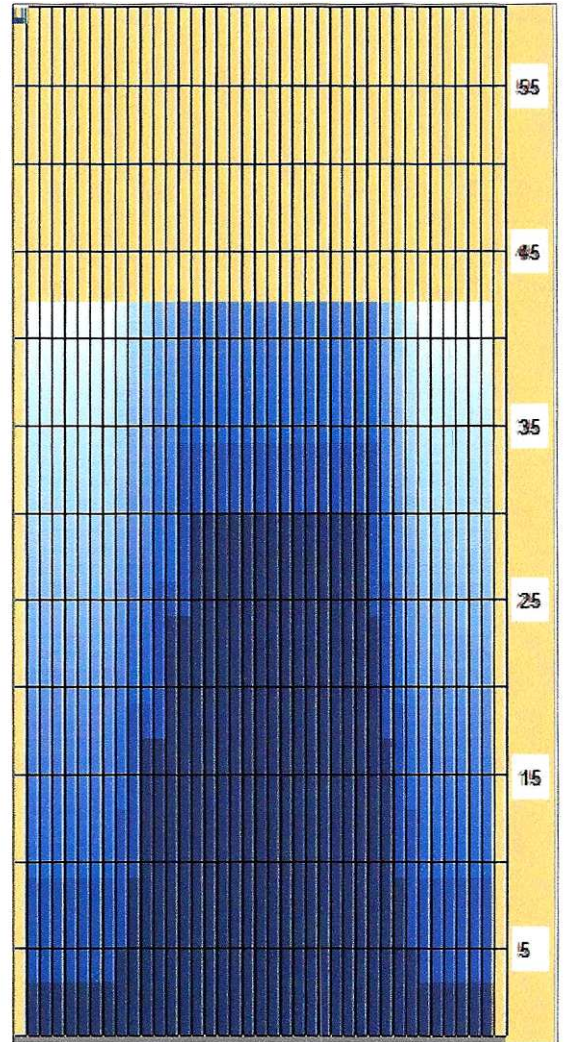

2018 U.S. High School Bowling National Championship

www.2018championship.com

Oil Pattern Distance:	42 Feet	Reverse Brush Drop:	36 Feet	Oil Per Board:	50 uL
Forward Oil Total:	15.9 mL	Reverse Oil Total:	12.8 mL	Volume Oil Total:	28.7 mL
Forward Boards Crossed:	318 Boards	Reverse Boards Crossed:	256 Boards	Total Boards Crossed:	574 Boards

	Start	Stop	Loads	Speed	Crossed	Start	End	Feet	T.Oil
1	2L	2R	3	14	111	0.0	3.9	3.9	5590
2	5L	5R	1	14	24	3.9	5.6	1.9	1200
3	10L	9R	2	14	44	5.6	9.7	3.9	2800
4	11L	10R	3	16	60	9.7	17.3	7.6	3000
5	11L	11R	3	16	51	17.3	24.9	7.6	2590
6	15L	12R	2	16	26	24.9	30.0	5.1	1400
7	2L	2R	0	16	0	30.0	34.0	4.0	0
8	2L	2R	0	22	0	34.0	38.0	4.0	0
9	2L	2R	0	30	0	38.0	42.0	4.0	0

	Start	Stop	Loads	Speed	Crossed	Start	End	Feet	T.Oil
1	2L	2R	0	30	0	42.0	34.0	-8.0	0
2	7L	7R	3	18	48	34.0	25.4	-7.6	2400
3	12L	10R	3	18	57	25.4	18.8	-7.6	2890
4	10L	9R	3	14	66	18.8	12.9	-5.9	3300
5	9L	8R	2	14	48	12.9	9.0	-3.9	2400
6	2L	2R	1	14	37	9.0	7.1	-1.9	1890
7	2L	2R	0	14	0	7.1	0.0	-7.1	0

Conditioner:
Type In or Select One

TransferType:
Type In or Select One

- Forward
- Reverse
- Combined
- Buff